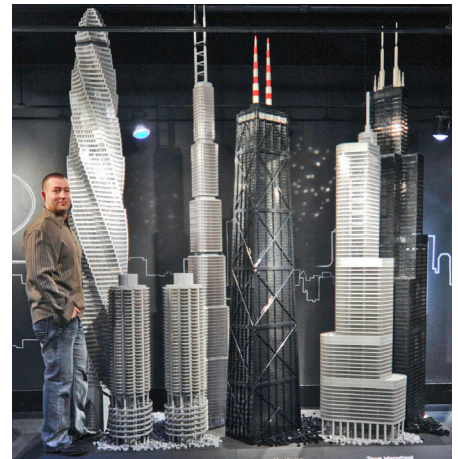

Tucker with Chicago Buildings